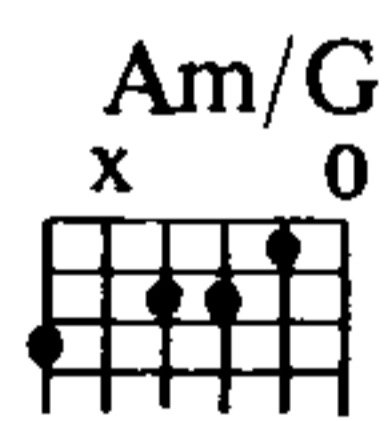

A GROOVY KIND OF LOVE

WORDS AND MUSIC BY
TONI WINE AND CAROLE BAYER SAGER

Slowly

mp

Pedal throughout

When I'm feel - in' blue, all I have to do is take a look at
want to, you can turn me on to an - y - thing you

you, then I'm not so _____ blue. When you're close to me, I can feel your
want to, an - y - time at _____ all. When I kiss your lips, oo, I start to

Bm7 C D

heart beat, I can hear you breath - ing in my ear. }
 shiv - er, can't con-trol the quiv - er - ing in - side }