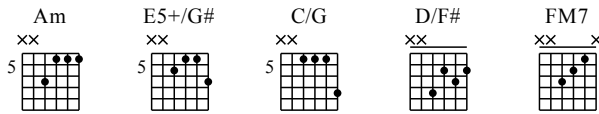

Stairway To Heaven

Led Zeppelin
Led Zeppelin IV

Words & Music by Jimmy Page & Robert Plant

♩ = 105

♩ = 75

Am E5+/G# C/G D/F# FM7 G/B Am

let ring ----- 1 let ring ----- 1 let ring ----- 1

♩ = 76