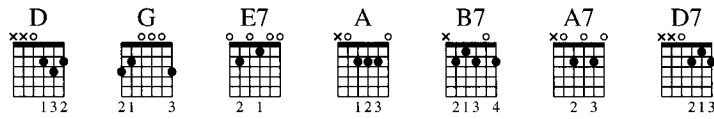

# My Bonnie Lies Over the Ocean

Traditional

Strum Pattern: 7, 8  
Pick Pattern: 8, 9

Verse  
Moderately

Musical notation for the first line of the verse. Chords: D, G, D. Lyrics: *mf* My Bon - nie lies o - ver the o - cean.

Tablature for the first line:

2	2 0 3	0 3 0	2 4
---	-------	-------	-----

Musical notation for the second line of the verse. Chords: E7, A. Lyrics: My Bon - nie lies o - ver the sea.

Tablature for the second line:

0 2	2 0 3	3 2 3	0 2 2
-----	-------	-------	-------

Musical notation for the third line of the verse. Chords: D, G, D. Lyrics: My Bon - nie lies o - ver the o - cean.

Tablature for the third line:

0 2	2 0 3	0 3 0	2 4
-----	-------	-------	-----

B7 G A7 D

Oh, bring back my Bon - nie to me.

**Chorus**  
D D7 G E7

Bring back, bring back, oh

A D

bring back my Bon - nie to me, to me.

D7 G E7

Bring back, bring back, oh