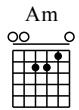

While my guitar gently weeps

Beatles (The)

Words & Music by Beatles (The) (Georges Harrison)

♩ = 120

Musical notation for measures 1-4. Includes a treble clef, 4/4 time signature, and a guitar tablature line below. The tablature shows fret numbers for the strings.

Musical notation for measures 5-8. Includes a treble clef, 4/4 time signature, and a guitar tablature line below. A chord change to Am is indicated above measure 5. A dashed line labeled 'let ring' spans across measures 5-8.

Musical notation for measures 9-12. Includes a treble clef, 4/4 time signature, and a guitar tablature line below. Chord changes to Am/G, D7, Am, and G are indicated above measures 9, 10, 11, and 12 respectively. A dashed line labeled 'let ring' spans across measures 9-12.

Musical staff with notes and chords. The staff contains several measures of music, including chords and individual notes. A double bar line is at the end of the staff.

let ring ----- |

Fingerings for guitar. The staff shows fret numbers for four strings: 0, 1, 0, 2, 3 in the first measure; 0, 0, 2, 2 in the second; 0, 0, 0, 0 in the third; and 5, 5, 5, 0 in the fourth. A double bar line is at the end of the staff.