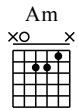

While my guitar gently weeps

Beatles (The)

Words & Music by Beatles (The) (Georges Harrison)

♩ = 120

Musical notation for measures 1-4. Includes a treble clef, 4/4 time signature, and a guitar tablature line below. The tablature shows fret numbers for the strings.

Musical notation for measures 5-8. Includes a treble clef, 4/4 time signature, and a guitar tablature line below. A chord change to Am is indicated above measure 5. A dashed line labeled 'let ring' spans across measures 5-8.

Musical notation for measures 9-12. Includes a treble clef, 4/4 time signature, and a guitar tablature line below. Chord changes to Am/G, D7, Am, and G are indicated above measures 9, 10, 11, and 12 respectively. A dashed line labeled 'let ring' spans across measures 9-12.

Musical staff with notes and chords. The staff contains several measures of music, including chords and individual notes. A double bar line is at the end of the staff.

let ring ----- |

Fingerings for guitar. The staff shows fret numbers for four strings: 0, 1, 0, 2, 3 in the first measure; 0, 0, 2, 2 in the second; 0, 0, 0, 0 in the third; and 5, 5, 5, 0 in the fourth. A double bar line is at the end of the staff.