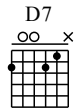

While my guitar gently weeps

Beatles (The)

Words & Music by Beatles (The) (Georges Harrison)

♩ = 120

Musical notation for measures 1-4. Includes a treble clef, 4/4 time signature, and a guitar tablature line below. The tablature shows fret numbers for the strings.

Musical notation for measures 5-8. Includes a treble clef, 4/4 time signature, and a guitar tablature line below. A chord change to Am is indicated above measure 5. A dashed line labeled 'let ring' spans across measures 5-8.

Musical notation for measures 9-12. Includes a treble clef, 4/4 time signature, and a guitar tablature line below. Chord changes to Am/G, D7, Am, and G are indicated above measures 9, 10, 11, and 12 respectively. A dashed line labeled 'let ring' spans across measures 9-12.

Musical staff with notes and chords. The staff contains several measures of music, including chords and individual notes. A double bar line is at the end of the staff.

let ring ----- |

Fingerings for guitar. The staff shows fret numbers for four strings: 0, 1, 0, 2, 3 in the first measure; 0, 0, 2, 2 in the second; 0, 0, 0, 0 in the third; and 5, 5, 5, 0 in the fourth. A double bar line is at the end of the staff.