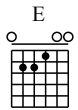

While my guitar gently weeps

Beatles (The)

Words & Music by Beatles (The) (Georges Harrison)

♩ = 120

Musical notation for measures 1-4. Includes a treble clef, 4/4 time signature, and a guitar tablature line below. The tablature shows fret numbers for the strings.

Musical notation for measures 5-8. Includes a treble clef, 4/4 time signature, and a guitar tablature line below. A chord change to Am is indicated above measure 5. A dashed line labeled 'let ring' spans across measures 5-8.

Musical notation for measures 9-12. Includes a treble clef, 4/4 time signature, and a guitar tablature line below. Chord changes to Am/G, D7, Am, and G are indicated above measures 9, 10, 11, and 12 respectively. A dashed line labeled 'let ring' spans across measures 9-12.

Musical staff with notes and chords. The staff contains several measures of music, including chords and individual notes. A double bar line is at the end of the staff.

let ring ----- |

Fingerings for guitar. The staff shows fret numbers for four strings: 0, 1, 0, 2, 3 in the first measure; 0, 0, 2, 2 in the second; 0, 0, 0, 0 in the third; and 5, 5, 5, 0 in the fourth. A double bar line is at the end of the staff.