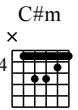

While my guitar gently weeps

Beatles (The)

Words & Music by Beatles (The) (Georges Harrison)

♩ = 120

Musical notation for measures 1-4. Includes a treble clef, 4/4 time signature, and a guitar tablature line below. The tablature shows fret numbers for the strings.

Musical notation for measures 5-8. Includes a treble clef, 4/4 time signature, and a guitar tablature line below. A chord change to Am is indicated above measure 5. A dashed line labeled 'let ring' spans across measures 5-8.

Musical notation for measures 9-12. Includes a treble clef, 4/4 time signature, and a guitar tablature line below. Chord changes to Am/G, D7, Am, and G are indicated above measures 9, 10, 11, and 12 respectively. A dashed line labeled 'let ring' spans across measures 9-12.

Musical staff with notes and chords. The staff contains several measures of music, including chords and individual notes. A double bar line is at the end of the staff.

let ring ----- |

Fingerings for guitar. The staff shows fret numbers for four strings: 0, 1, 0, 2, 3 in the first measure; 0, 0, 2, 2 in the second; 0, 0, 0, 0 in the third; and 5, 5, 5, 0 in the fourth. A double bar line is at the end of the staff.