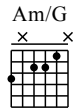

While my guitar gently weeps

Beatles (The)

Words & Music by Beatles (The) (Georges Harrison)

♩ = 120

Musical notation for measures 1-4. Includes a treble clef, 4/4 time signature, and a guitar tablature line below. The tablature shows fret numbers for the strings.

Musical notation for measures 5-8. Includes a treble clef, 4/4 time signature, and a guitar tablature line below. A chord change to Am is indicated above measure 5. A dashed line labeled 'let ring' spans across measures 5-8.

Musical notation for measures 9-12. Includes a treble clef, 4/4 time signature, and a guitar tablature line below. Chord changes to Am/G, D7, Am, and G are indicated above measures 9, 10, 11, and 12 respectively. A dashed line labeled 'let ring' spans across measures 9-12.

Musical staff with notes and chords. The staff contains several measures of music, including chords and individual notes. A double bar line is at the end of the staff.

let ring ----- |

Fingerings for guitar. The staff shows fret numbers for four strings: 0, 1, 0, 2, 3 in the first measure; 0, 0, 2, 2 in the second; 0, 0, 0, 0 in the third; and 5, 5, 5, 0 in the fourth. A double bar line is at the end of the staff.