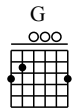

While my guitar gently weeps

Beatles (The)

Words & Music by Beatles (The) (Georges Harrison)

♩ = 120

Musical notation for measures 1-4. Includes a treble clef, 4/4 time signature, and a guitar tablature line below. The tablature shows fret numbers for the strings.

Musical notation for measures 5-8. Includes a treble clef, 4/4 time signature, and a guitar tablature line below. A chord change to Am is indicated above measure 5. A dashed line labeled 'let ring' spans across measures 5-8.

Musical notation for measures 9-12. Includes a treble clef, 4/4 time signature, and a guitar tablature line below. Chord changes to Am/G, D7, Am, and G are indicated above measures 9, 10, 11, and 12 respectively. A dashed line labeled 'let ring' spans across measures 9-12.

Musical staff with notes and chords. The staff contains several measures of music, including chords and individual notes. A double bar line is at the end of the staff.

let ring ----- |

Fingerings for guitar. The staff shows fret numbers for four strings: 0, 1, 0, 2, 3 in the first measure; 0, 0, 2, 2 in the second; 0, 0, 0, 0 in the third; and 5, 5, 5, 0 in the fourth. A double bar line is at the end of the staff.