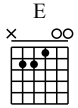

While my guitar gently weeps

Beatles (The)

Words & Music by Beatles (The) (Georges Harrison)

♩ = 120

Musical notation for measures 1-4. Includes a treble clef, 4/4 time signature, and a guitar tablature line below. The tablature shows fret numbers for the strings.

Musical notation for measures 5-8. Includes a treble clef, 4/4 time signature, and a guitar tablature line below. A chord change to Am is indicated above measure 5. A dashed line labeled 'let ring' spans across measures 5-8.

Musical notation for measures 9-12. Includes a treble clef, 4/4 time signature, and a guitar tablature line below. Chord changes to Am/G, D7, Am, and G are indicated above measures 9, 10, 11, and 12 respectively. A dashed line labeled 'let ring' spans across measures 9-12.

Musical staff with notes and chords. The staff contains several measures of music, including chords and individual notes. A double bar line is at the end of the staff.

let ring ----- |

Fingerings for guitar. The staff shows fret numbers for four strings: 0, 1, 0, 2, 3 in the first measure; 0, 0, 2, 2 in the second; 0, 0, 0, 0 in the third; and 5, 5, 5, 0 in the fourth. A double bar line is at the end of the staff.