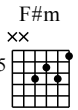

While my guitar gently weeps

Beatles (The)

Words & Music by Beatles (The) (Georges Harrison)

♩ = 120

Musical notation for measures 1-4. Includes a treble clef, 4/4 time signature, and a guitar tablature line below. The tablature shows fret numbers for the strings.

Musical notation for measures 5-8. Includes a treble clef, 4/4 time signature, and a guitar tablature line below. A chord change to Am is indicated above measure 5. A dashed line labeled 'let ring' spans across measures 5-8.

Musical notation for measures 9-12. Includes a treble clef, 4/4 time signature, and a guitar tablature line below. Chord changes to Am/G, D7, Am, and G are indicated above measures 9, 10, 11, and 12 respectively. A dashed line labeled 'let ring' spans across measures 9-12.

Musical staff with notes and chords. The staff contains several measures of music, including chords and individual notes. A double bar line is at the end of the staff.

let ring ----- |

Fingerings for guitar. The staff shows fret numbers for four strings: 0, 1, 0, 2, 3 in the first measure; 0, 0, 2, 2 in the second; 0, 0, 0, 0 in the third; and 5, 5, 5, 0 in the fourth. A double bar line is at the end of the staff.