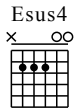

While my guitar gently weeps

Beatles (The)

Words & Music by Beatles (The) (Georges Harrison)

♩ = 120

Musical notation for measures 1-4. Includes a treble clef, 4/4 time signature, and a guitar tablature line below. The tablature shows fret numbers for the strings.

Musical notation for measures 5-8. Includes a treble clef, 4/4 time signature, and a guitar tablature line below. A chord change to Am is indicated above measure 5. A dashed line labeled 'let ring' spans across measures 5-8.

Musical notation for measures 9-12. Includes a treble clef, 4/4 time signature, and a guitar tablature line below. Chord changes to Am/G, D7, Am, and G are indicated above measures 9, 10, 11, and 12 respectively. A dashed line labeled 'let ring' spans across measures 9-12.

Musical staff with notes and chords. The staff contains several measures of music, including chords and individual notes. A double bar line is at the end of the staff.

let ring ----- |

Fingerings for guitar. The staff shows fret numbers for four strings: 0, 1, 0, 2, 3 in the first measure; 0, 0, 2, 2 in the second; 0, 0, 0, 0 in the third; and 5, 5, 5, 0 in the fourth. A double bar line is at the end of the staff.