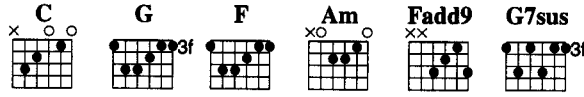

TRULY MADLY DEEPLY

Andante ♩ = 83

Words and Music by
by DANIEL JONES
and DARREN HAYES

First system of musical notation. The treble clef staff contains four measures of whole rests. The grand staff (treble and bass clefs) contains four measures of chords: C, G, F, and G.

Second system of musical notation. The treble clef staff contains a vocal line with lyrics: "I'll be your dream, I'll be your wish, I'll be your fan - ta - sy. I'll be your hope, I'll be your". The grand staff contains three measures of chords: C, G, and F.

- ver, Un - til the sky falls down on me. (I want to)

G Fadd9 G

(3 times)

Detailed description: This system contains the third two lines of the musical score. The top staff is the vocal line with lyrics. The middle staff is the piano accompaniment in treble clef, and the bottom staff is in bass clef. Chords are indicated below the piano staves: G, Fadd9, and G. The instruction "(3 times)" is written at the end of the system.

(ad lib solo)

C G Fadd9 G

Detailed description: This system contains the fourth two lines of the musical score, which is a piano solo. The top staff is empty. The middle staff is the piano accompaniment in treble clef, and the bottom staff is in bass clef. Chords are indicated below the piano staves: C, G, Fadd9, and G. The instruction "(ad lib solo)" is written at the beginning of the system.