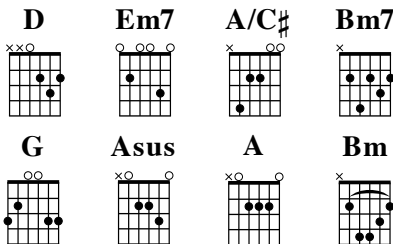

Great I Am (1 of 2)

Jared Anderson

INTRO

D Em7 A/C# D Em7 A/C#

VERSE 1

D Em7 A/C#
I wanna be close, close to Your side
D Em7 A/C#
So heaven is real and death is a lie
Bm7 Em7 A/C# D Em7
I wanna hear voices of angels above singing as one

CHORUS

A/C# Bm7 G
Hallelu- jah, holy, ho- ly
D Asus
God Almighty, Great I Am
A Bm7 G
Who is wor- thy, none beside Thee
D Asus A
God Almighty, Great I Am

VERSE 2

D Em7 A/C#
I wanna be near, near to Your heart
D Em7 A/C#
Loving the world, hating the dark
Bm7 Em7 A/C# D Em7
I wanna see dry bones living again, singing as one

CHORUS

Bm7 G D Asus
Hallelu- jah, holy, ho- ly, God Almighty, Great I Am
Bm7 G
Who is wor- thy, none beside Thee
D
God Almighty, the Great I Am

A Bm7 G A Bm7 G A Bm7 G A Bm7 G